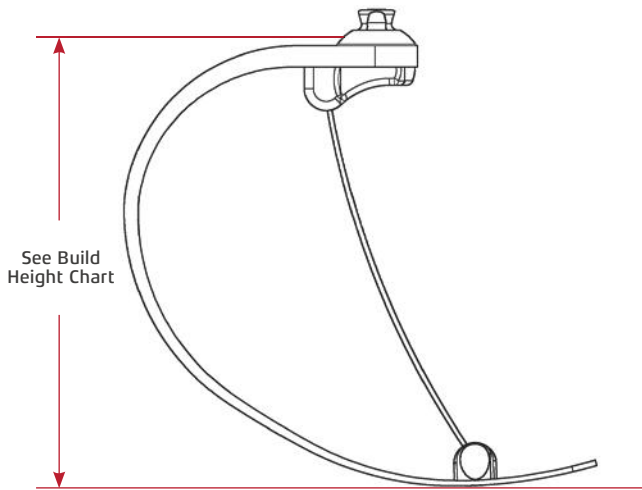

## Extreme energy return

- Dual spring technology increases the amount of energy stored and optimizes the timing of its release – providing up to 30 % greater energy return
- Energy propulsion allows users to expend less energy in a more stable and balanced design
- Pyramid attachment facilitates alignment changes and the use of a single prosthetic socket for all activities
- Enhanced user customization with interchangeable soft, medium and firm PowerSprings
- Rated up to 166 kg
- 12-month warranty

# Catapult® Running

SPORT

See Build Height Chart

Note: Build height measurements represent a fully assembled unit.

**Product ID:** Jogger (FX6); Sprinter\* (FX7)

**User Weight Rating:** 166 kg

**Connector:** Male pyramid